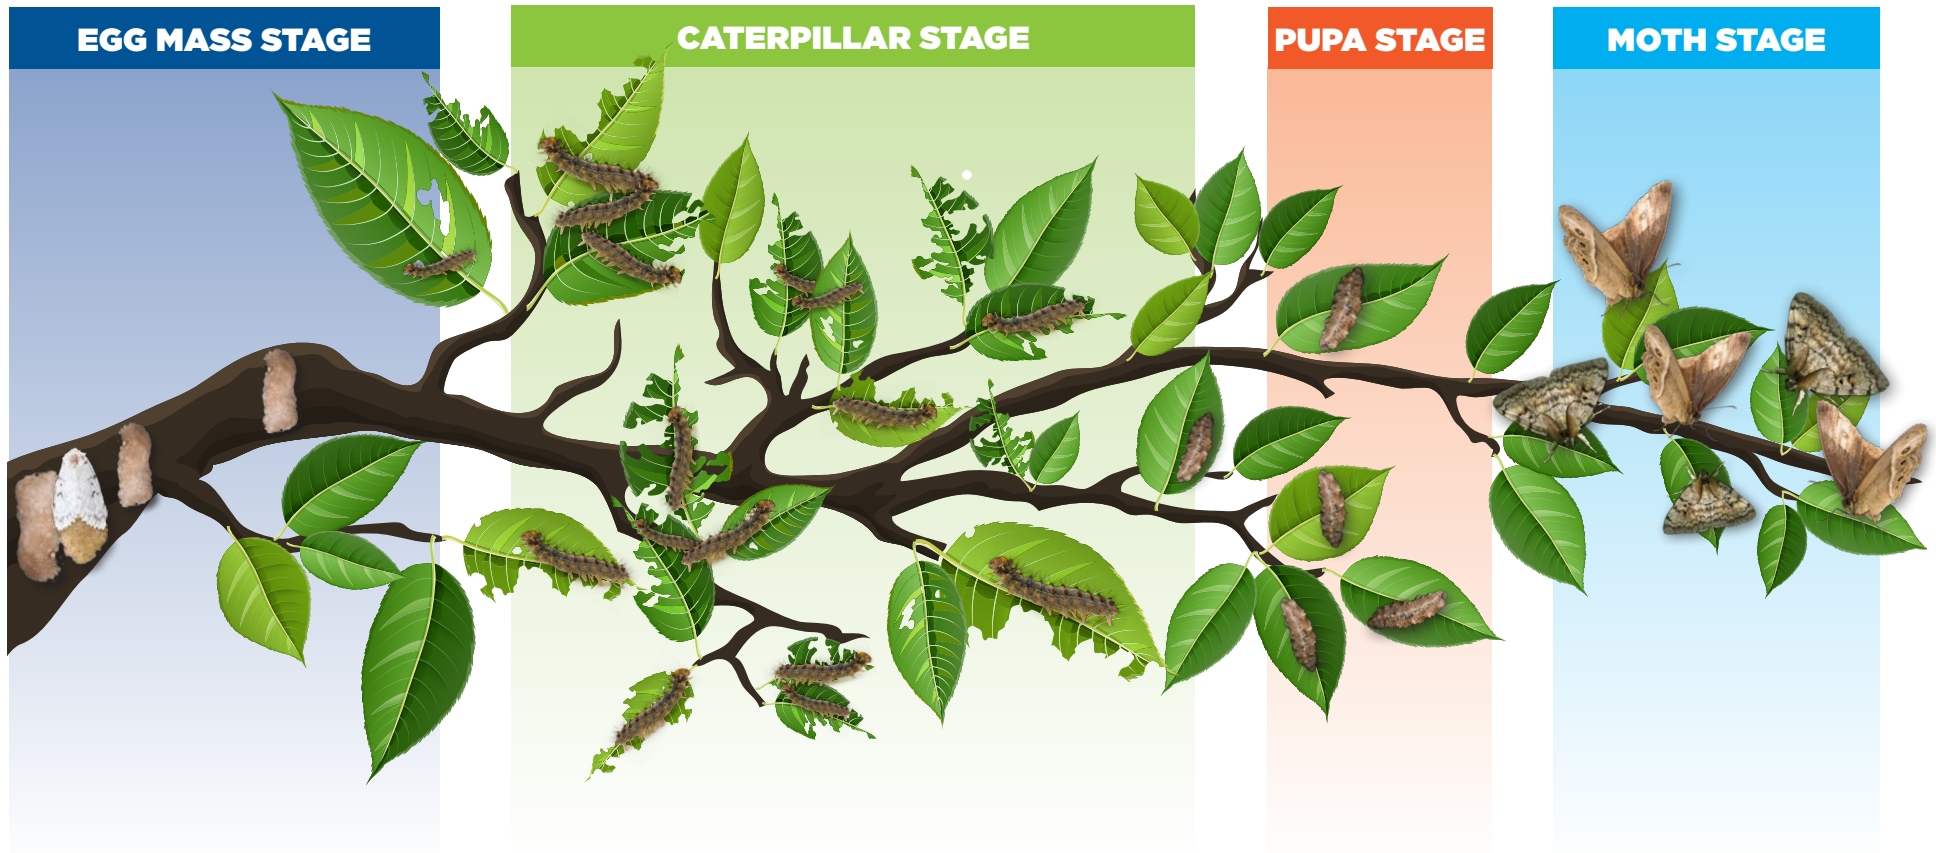

Spongy Moth Life Cycle

Spongy Moth Control Measures

JAN.	FEB.	MARCH	APRIL	MAY	JUNE	JULY	AUG.	SEPT.	OCT.	NOV.	DEC.
Scrape and destroy egg masses											
		Apply biological control products									
			Install burlap bands								
				Handpick caterpillars		Scrape and destroy egg masses					