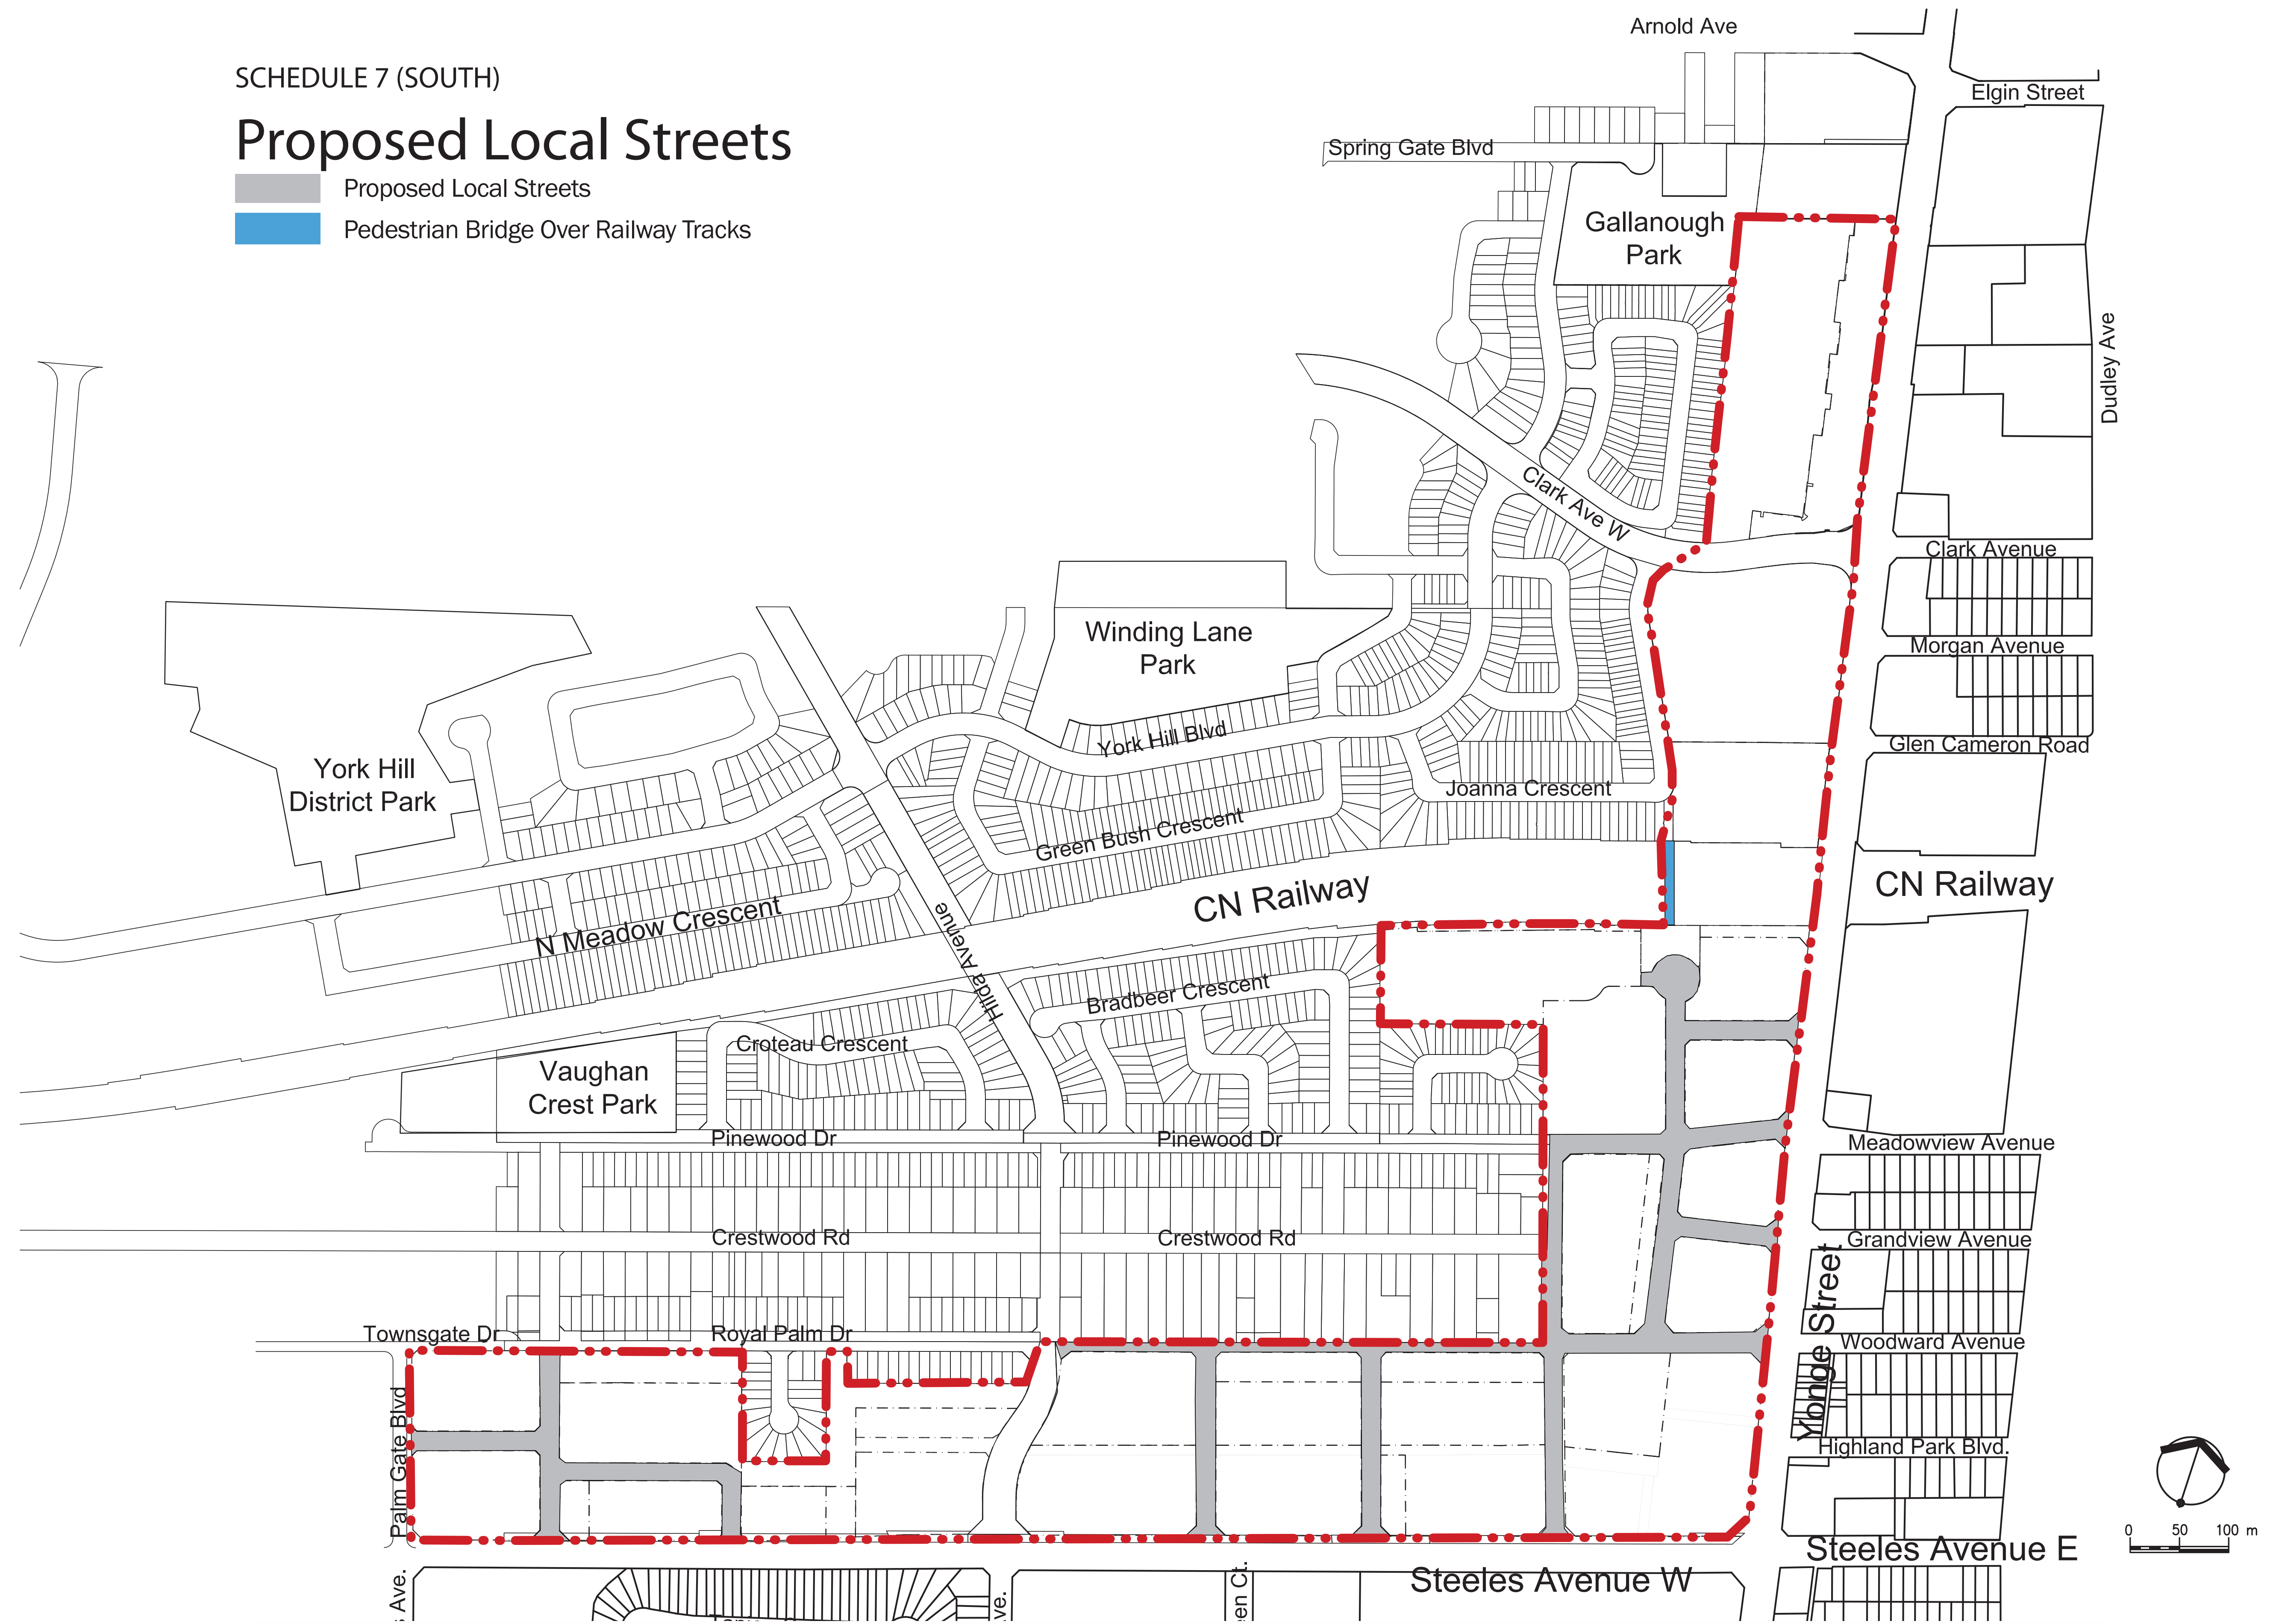

# Land Use

- Low-Rise Mixed-Use
- Parks

Yonge Steeles Corridor Secondary Plan (DRAFT)

SCHEDULE 2 (SOUTH)

Land Use

- High-Rise Mixed Use
- Mid-Rise Mixed Use
- Low-Rise Residential
- Parks

Yonge Steeles Corridor Secondary Plan (DRAFT)

SCHEDULE 7 (SOUTH)

# Proposed Local Streets

- Proposed Local Streets
- Pedestrian Bridge Over Railway Tracks

Yonge Steeles Corridor Secondary Plan (DRAFT)