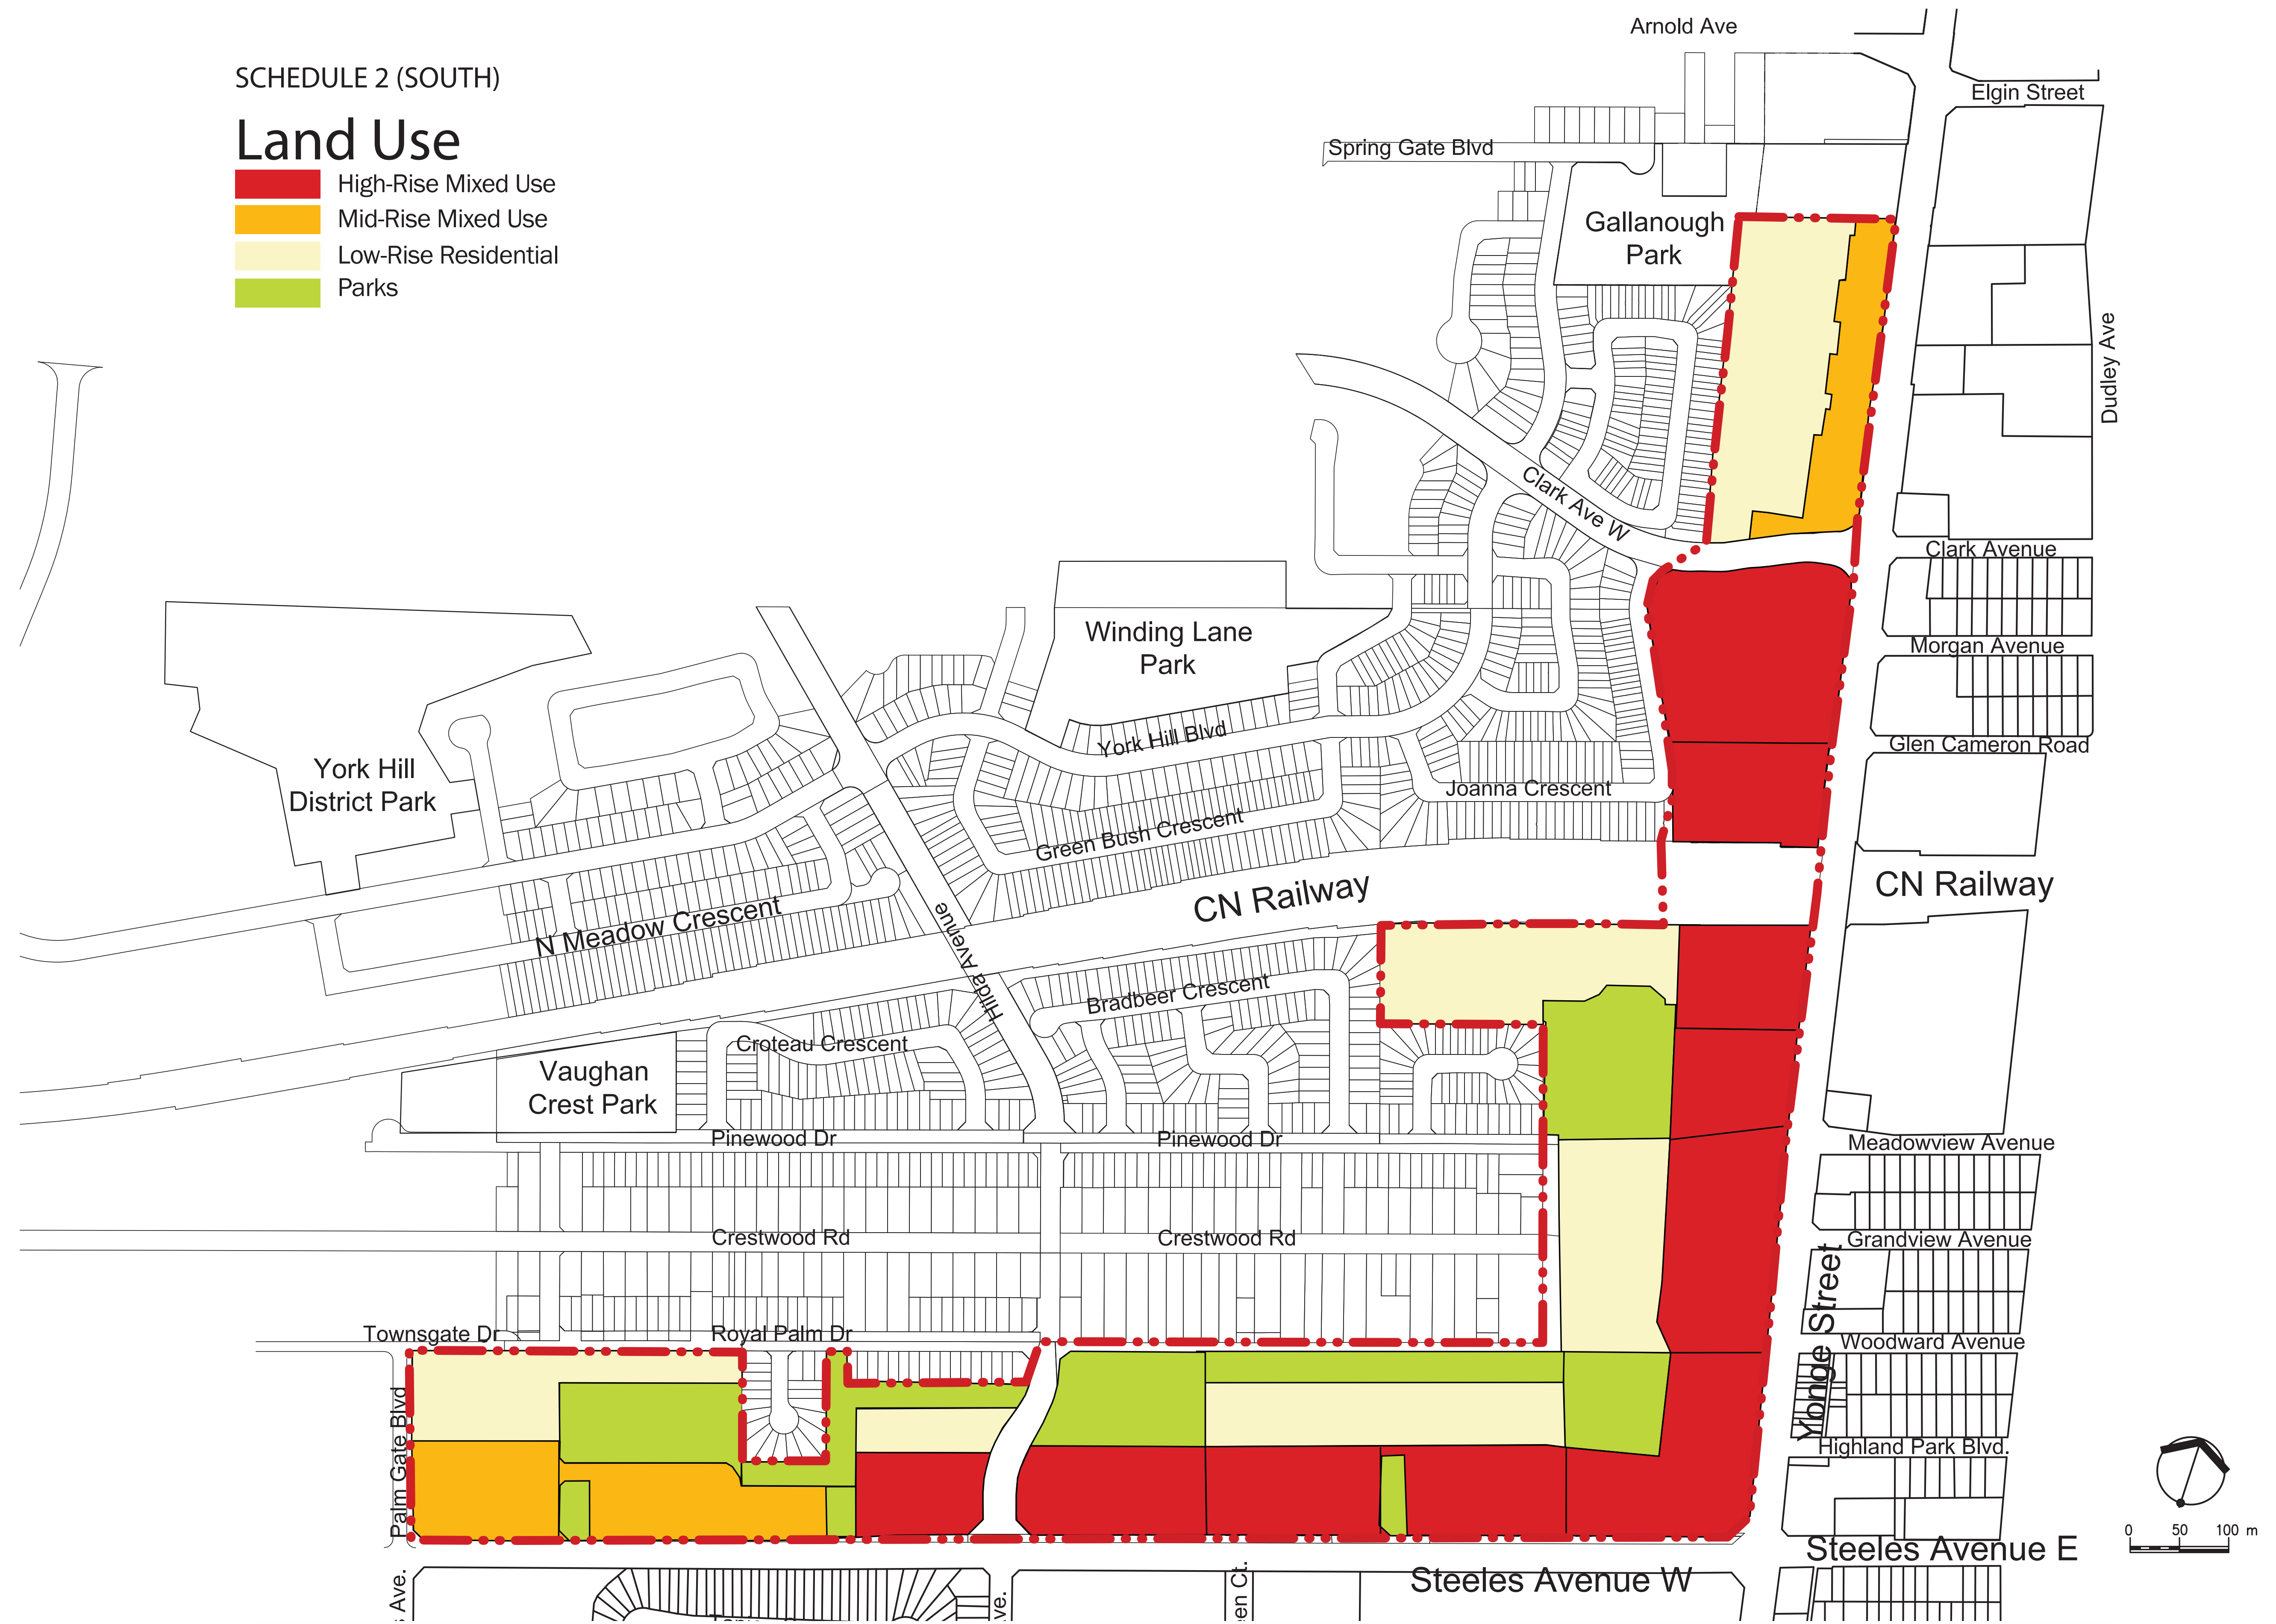

# Land Use

- Low-Rise Mixed-Use
- Parks

Yonge Steeles Corridor Secondary Plan (DRAFT)

SCHEDULE 2 (SOUTH)

Land Use

- High-Rise Mixed Use
- Mid-Rise Mixed Use
- Low-Rise Residential
- Parks

Yonge Steeles Corridor Secondary Plan (DRAFT)

SCHEDULE 7 (SOUTH)

# Proposed Local Streets

- Proposed Local Streets
- Pedestrian Bridge Over Railway Tracks

Yonge Steeles Corridor Secondary Plan (DRAFT)