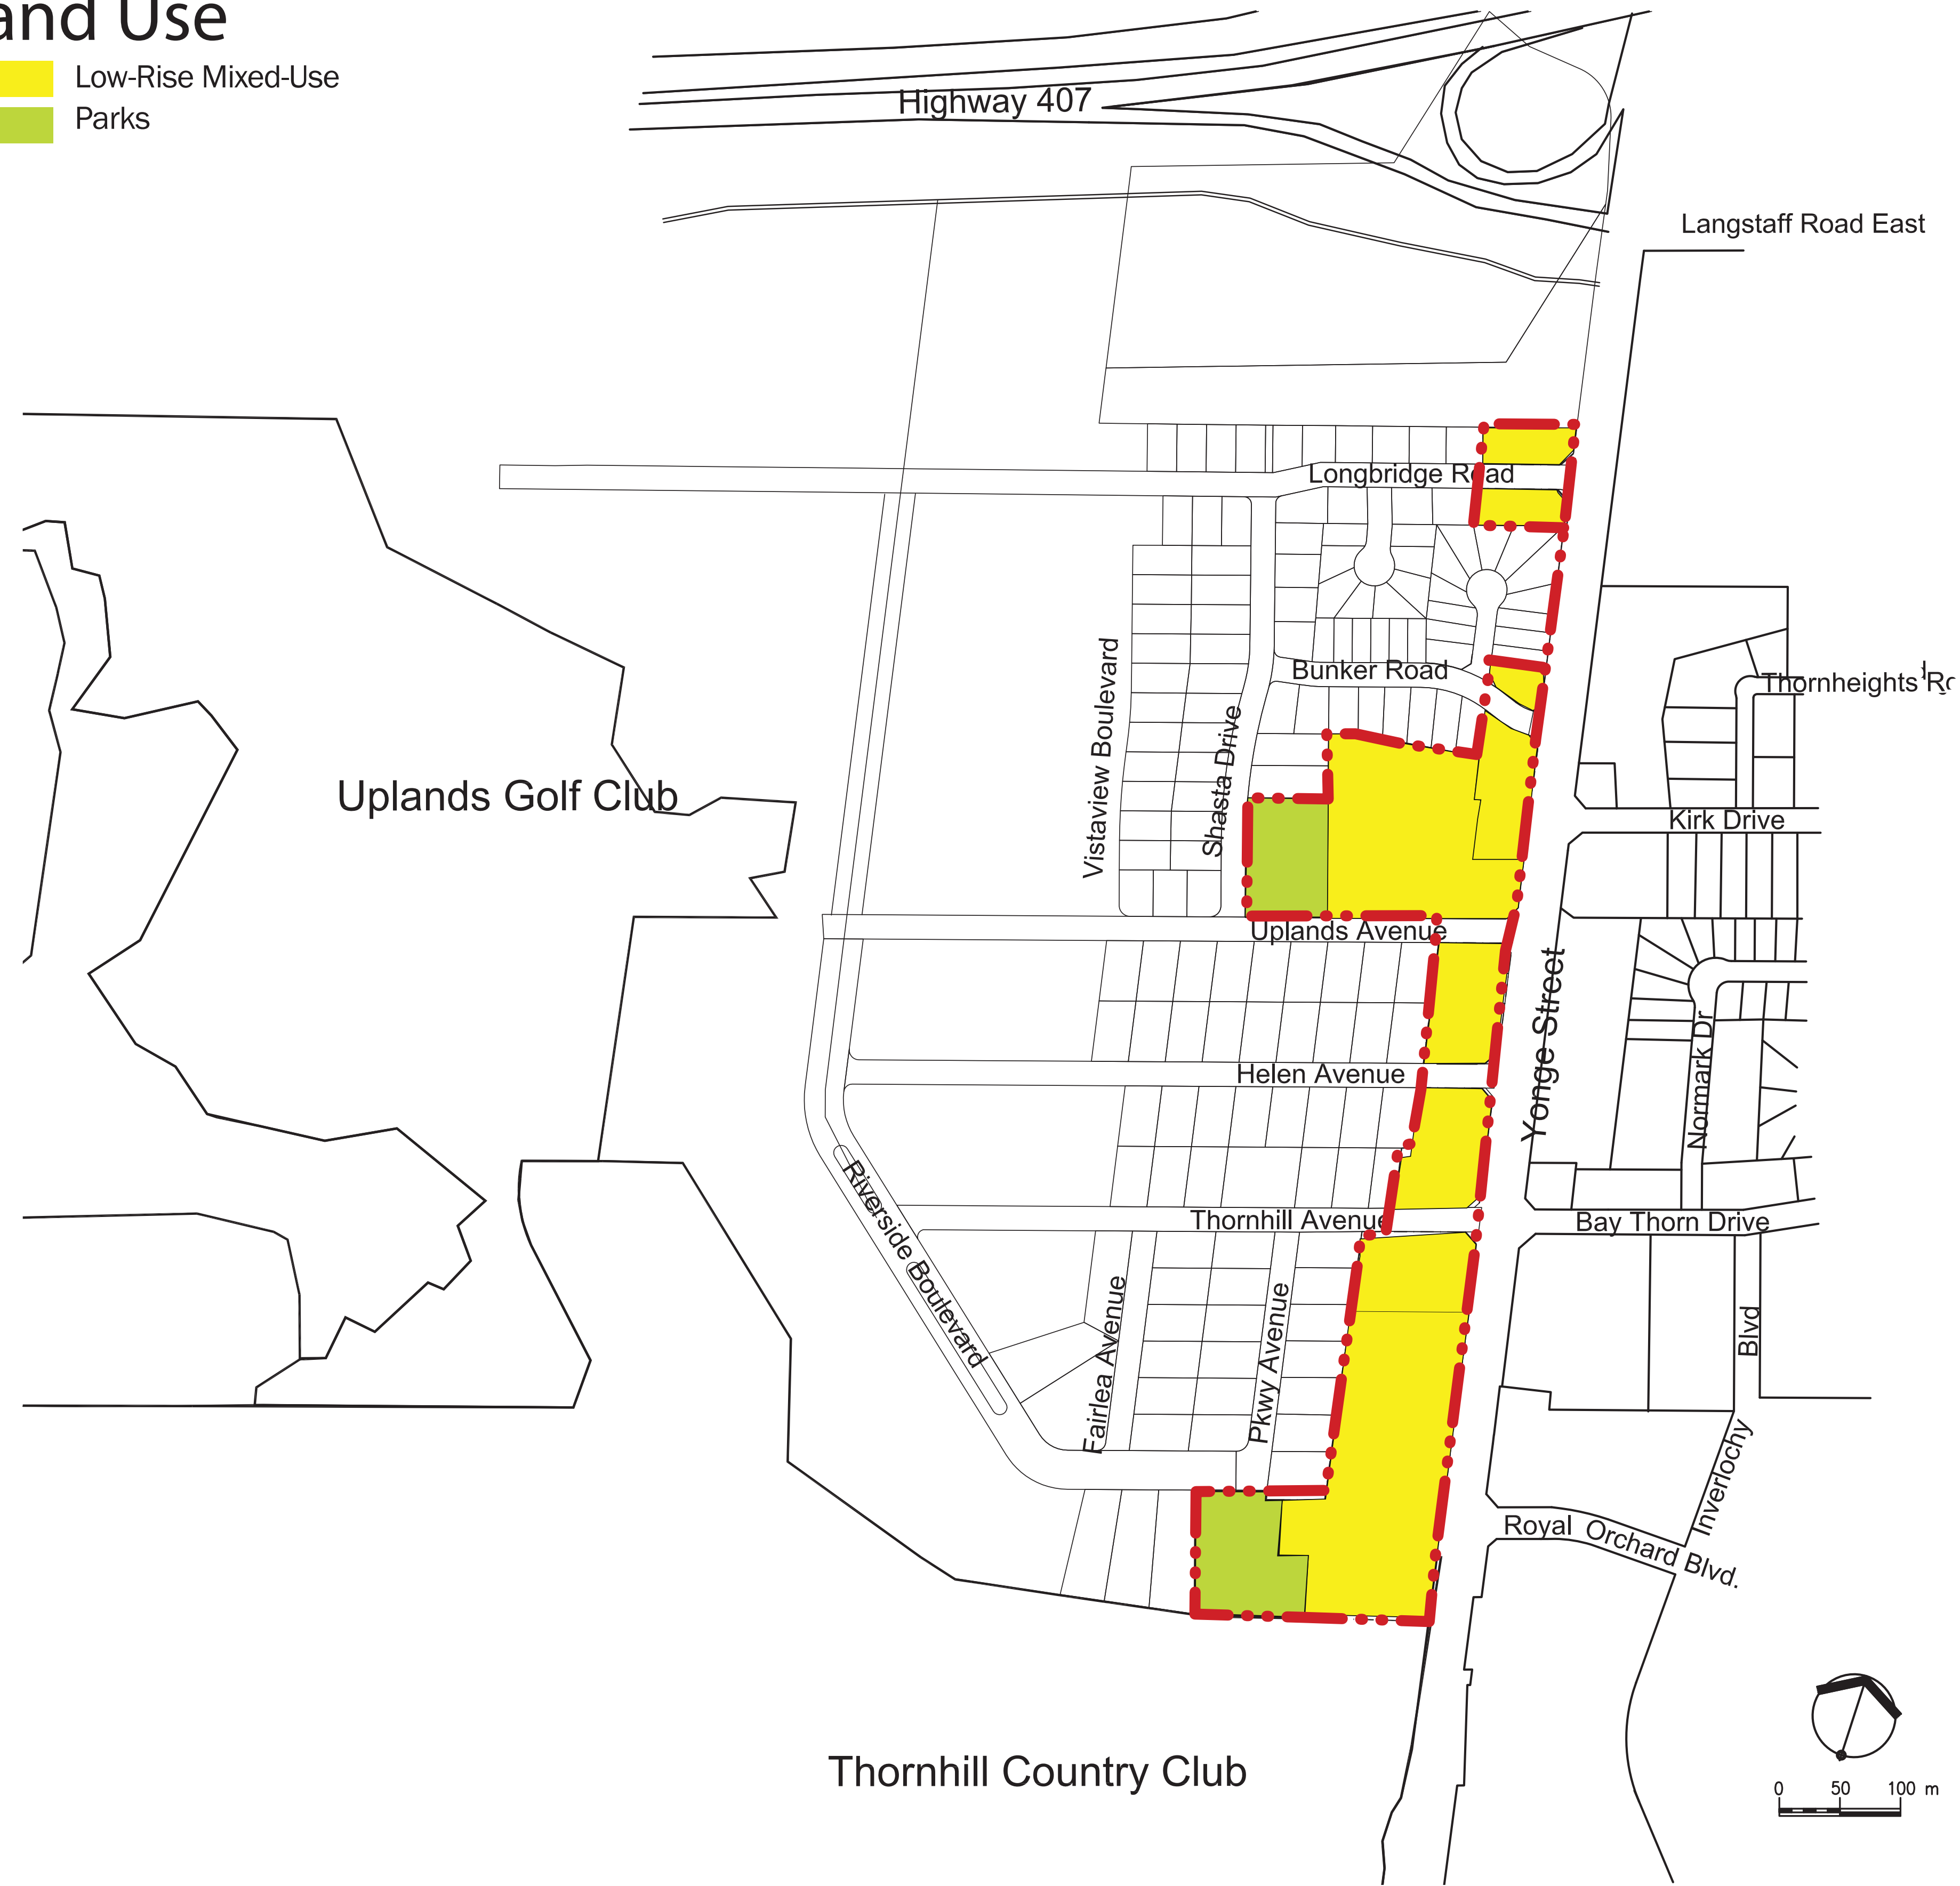

# Land Use

- Low-Rise Mixed-Use
- Parks

Yonge Steeles Corridor Secondary Plan (DRAFT)

SCHEDULE 2 (SOUTH)

Land Use

- High-Rise Mixed Use
- Mid-Rise Mixed Use
- Low-Rise Residential
- Parks

Yonge Steeles Corridor Secondary Plan (DRAFT)

SCHEDULE 7 (SOUTH)

# Proposed Local Streets

- Proposed Local Streets
- Pedestrian Bridge Over Railway Tracks

Yonge Steeles Corridor Secondary Plan (DRAFT)