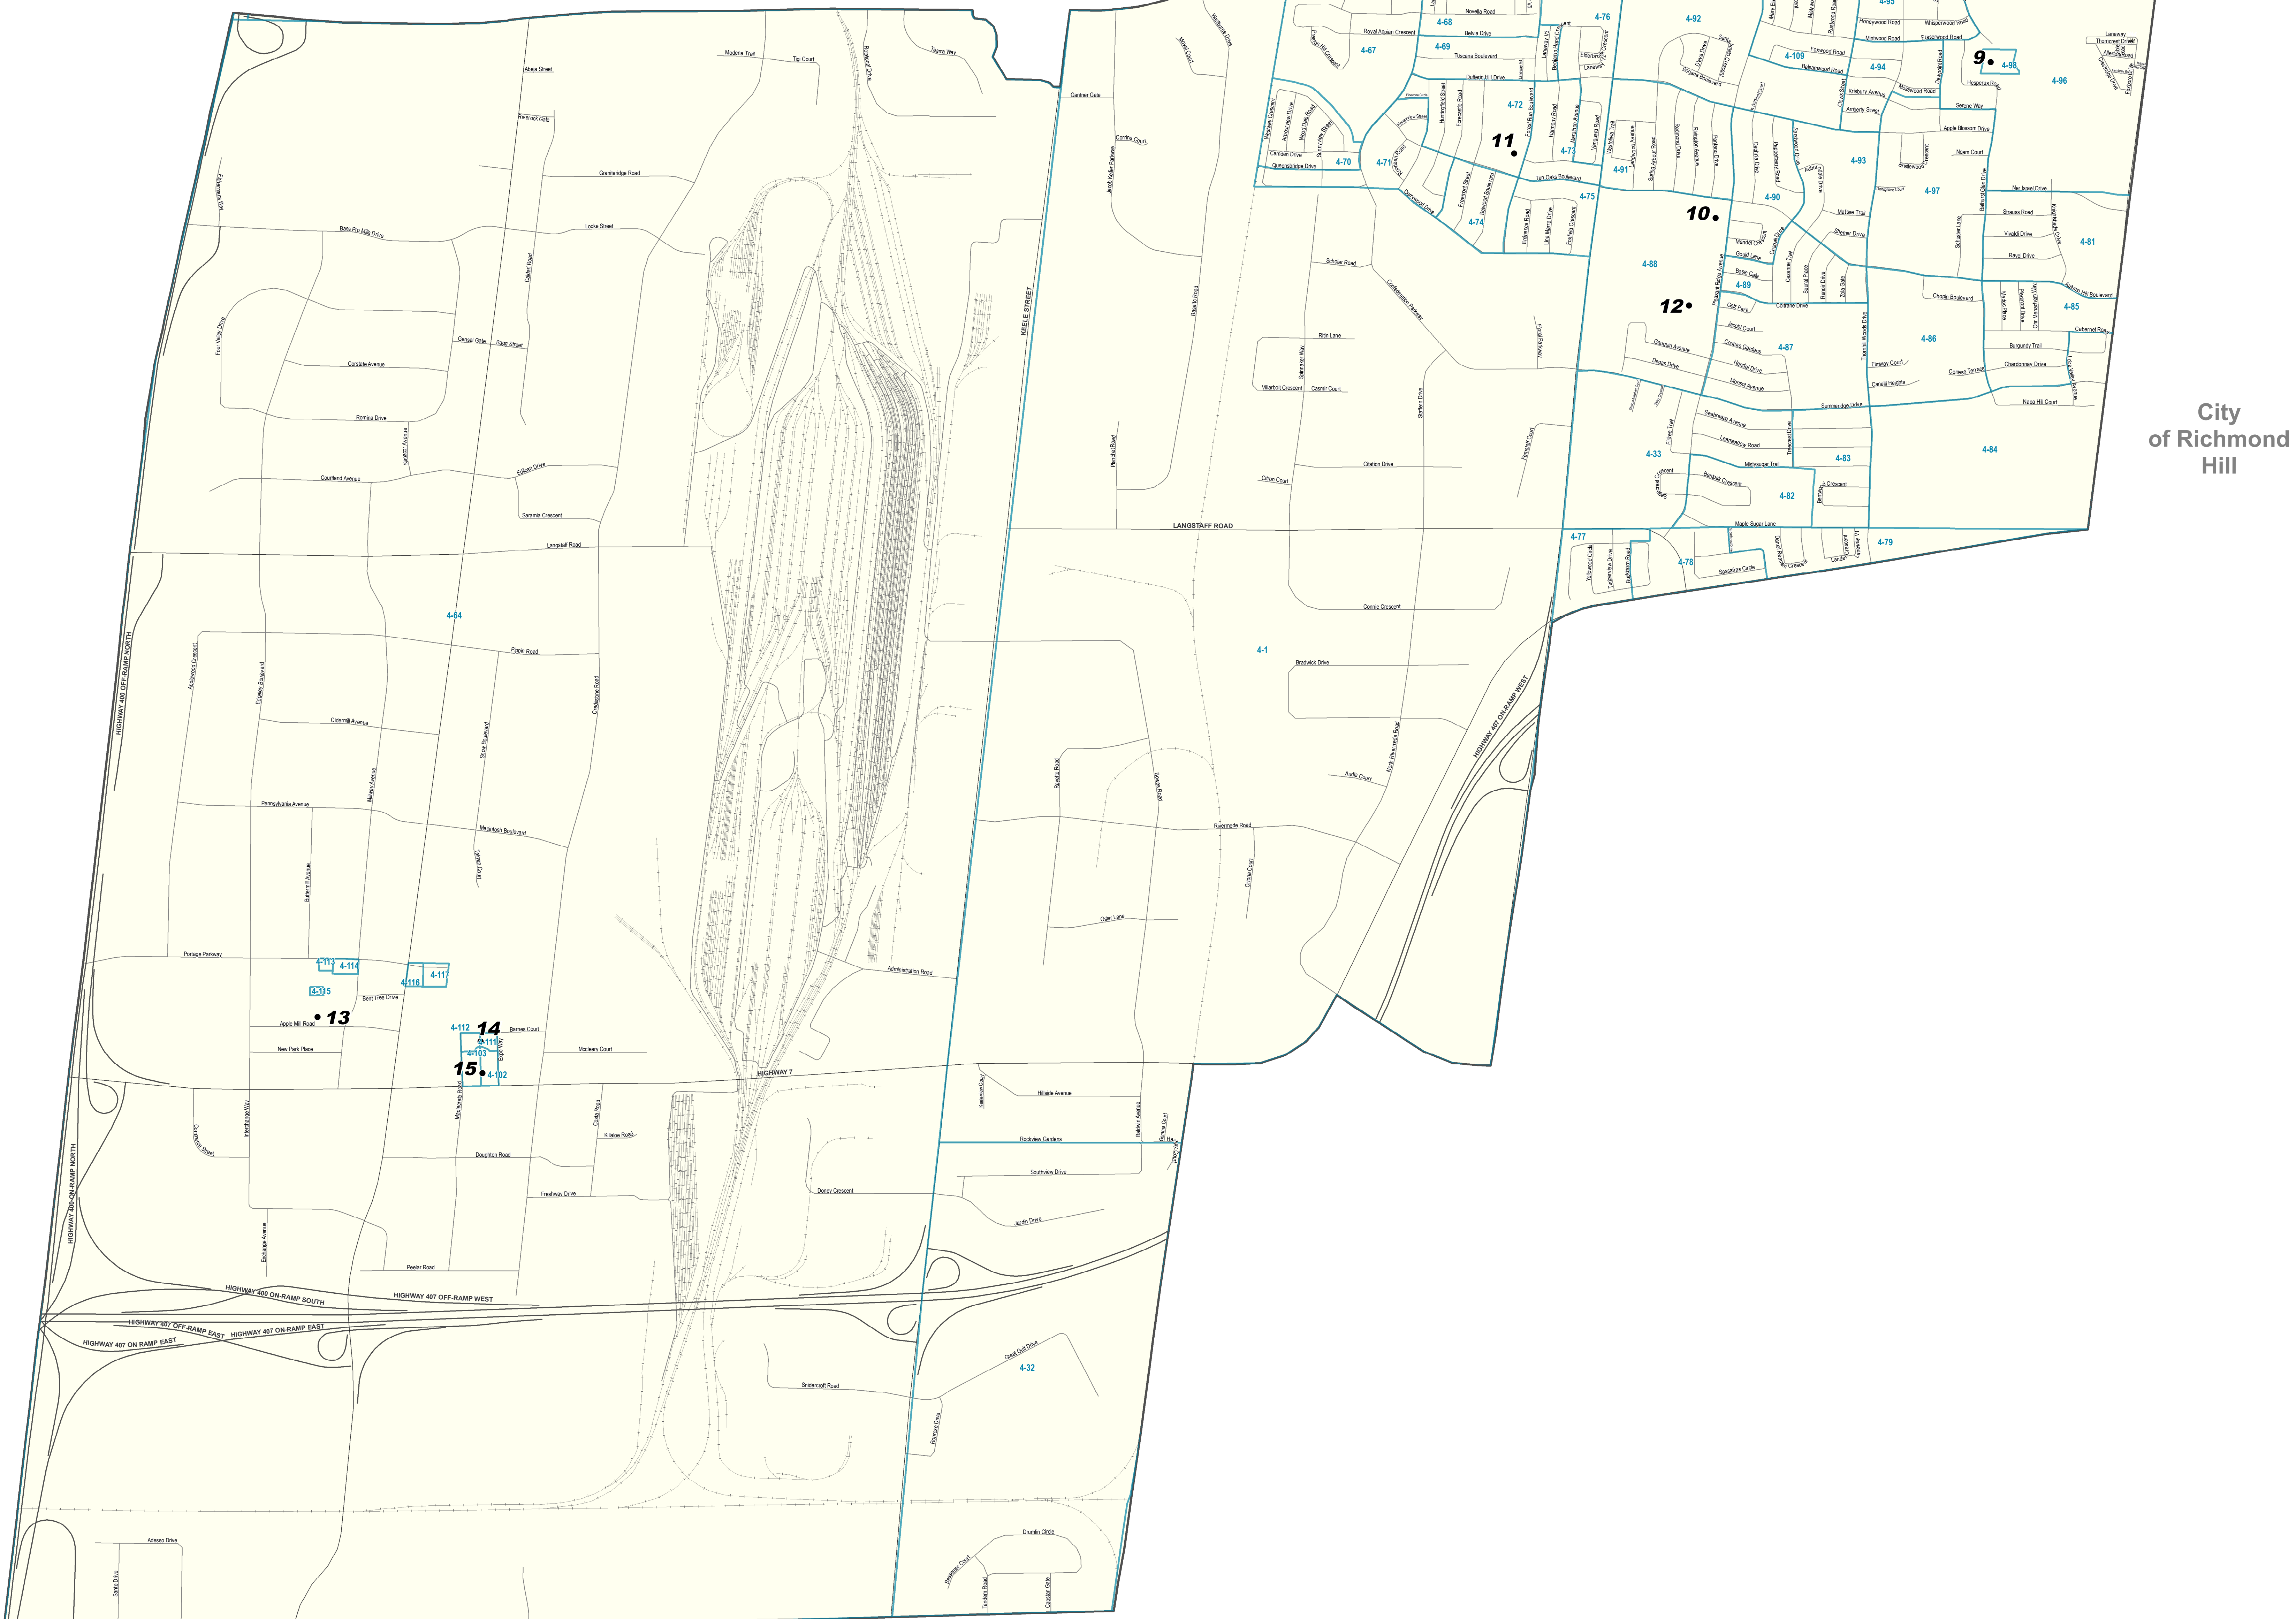

	VOTING LOCATION	LOCATION TYPE	ADDRESS	POLLS
1	SP - Richview Manor	Retirement	10500 Dufferin St.	100
2	Herbert H. Carnegie P.S. (Gym)	School	575 Via Romano Blvd.	26, 27, 28, 29, 30, 31, 118
3	SP - Chartwell Valley Vista Retirement Residence	Retirement	600 Valley Vista Dr.	101
4	Dr. Roberta Bondar P.S. (Gym)	School	401 Grand Trunk Ave.	13, 14, 15, 18, 19, 107, 108
5	St. Cecilia Catholic Elementary School (Gym)	School	300 Peter Rupert Ave.	20, 21, 22, 23, 24
6	Anne Frank Public School	School	431 Ilan Ramon Blvd.	2, 3, 4, 5, 6, 7, 8, 9, 10, 25, 95, 104, 105, 106, 110
7	SP - Viva Thornhill	Retirement	9700 Bathurst St.	99
8	SP - Reena Community Residence	Retirement	49 Lebovic Campus Dr.	56
9	SP - Hesperus Village	Retirement	1 Hesperus Rd.	98
10	Stephen Lewis Secondary School	School	555 Autumn Hill Blvd.	74, 75, 76, 81, 85, 89, 90, 91, 92, 93, 94, 96, 97, 109
11	Forest Run Public School	School	200 Forest Run Blvd.	67, 68, 69, 70, 71, 72, 73
12	North Thornhill Community Centre (Gym)	Community Centre	300 Pleasant Ridge Ave.	1, 32, 33, 64, 77, 78, 79, 82, 83, 84, 86, 87, 88
13	Vaughan Studios & Event Space	Community Centre	200 Apple Mill Rd.	113, 114, 115, 116, 117
14	Condo - Nord West & East (2 Towers)	Condo	2908 Highway 7	111, 112
15	Condo - Expo City Towers	Condo	2900 & 2910 Highway #7	102, 103

 Voting Subdivision
 Voting Location

2022 Municipal Election

Ward 4: Concord/Thornhill Voting Location Map

0 250 500 1,000 Meters